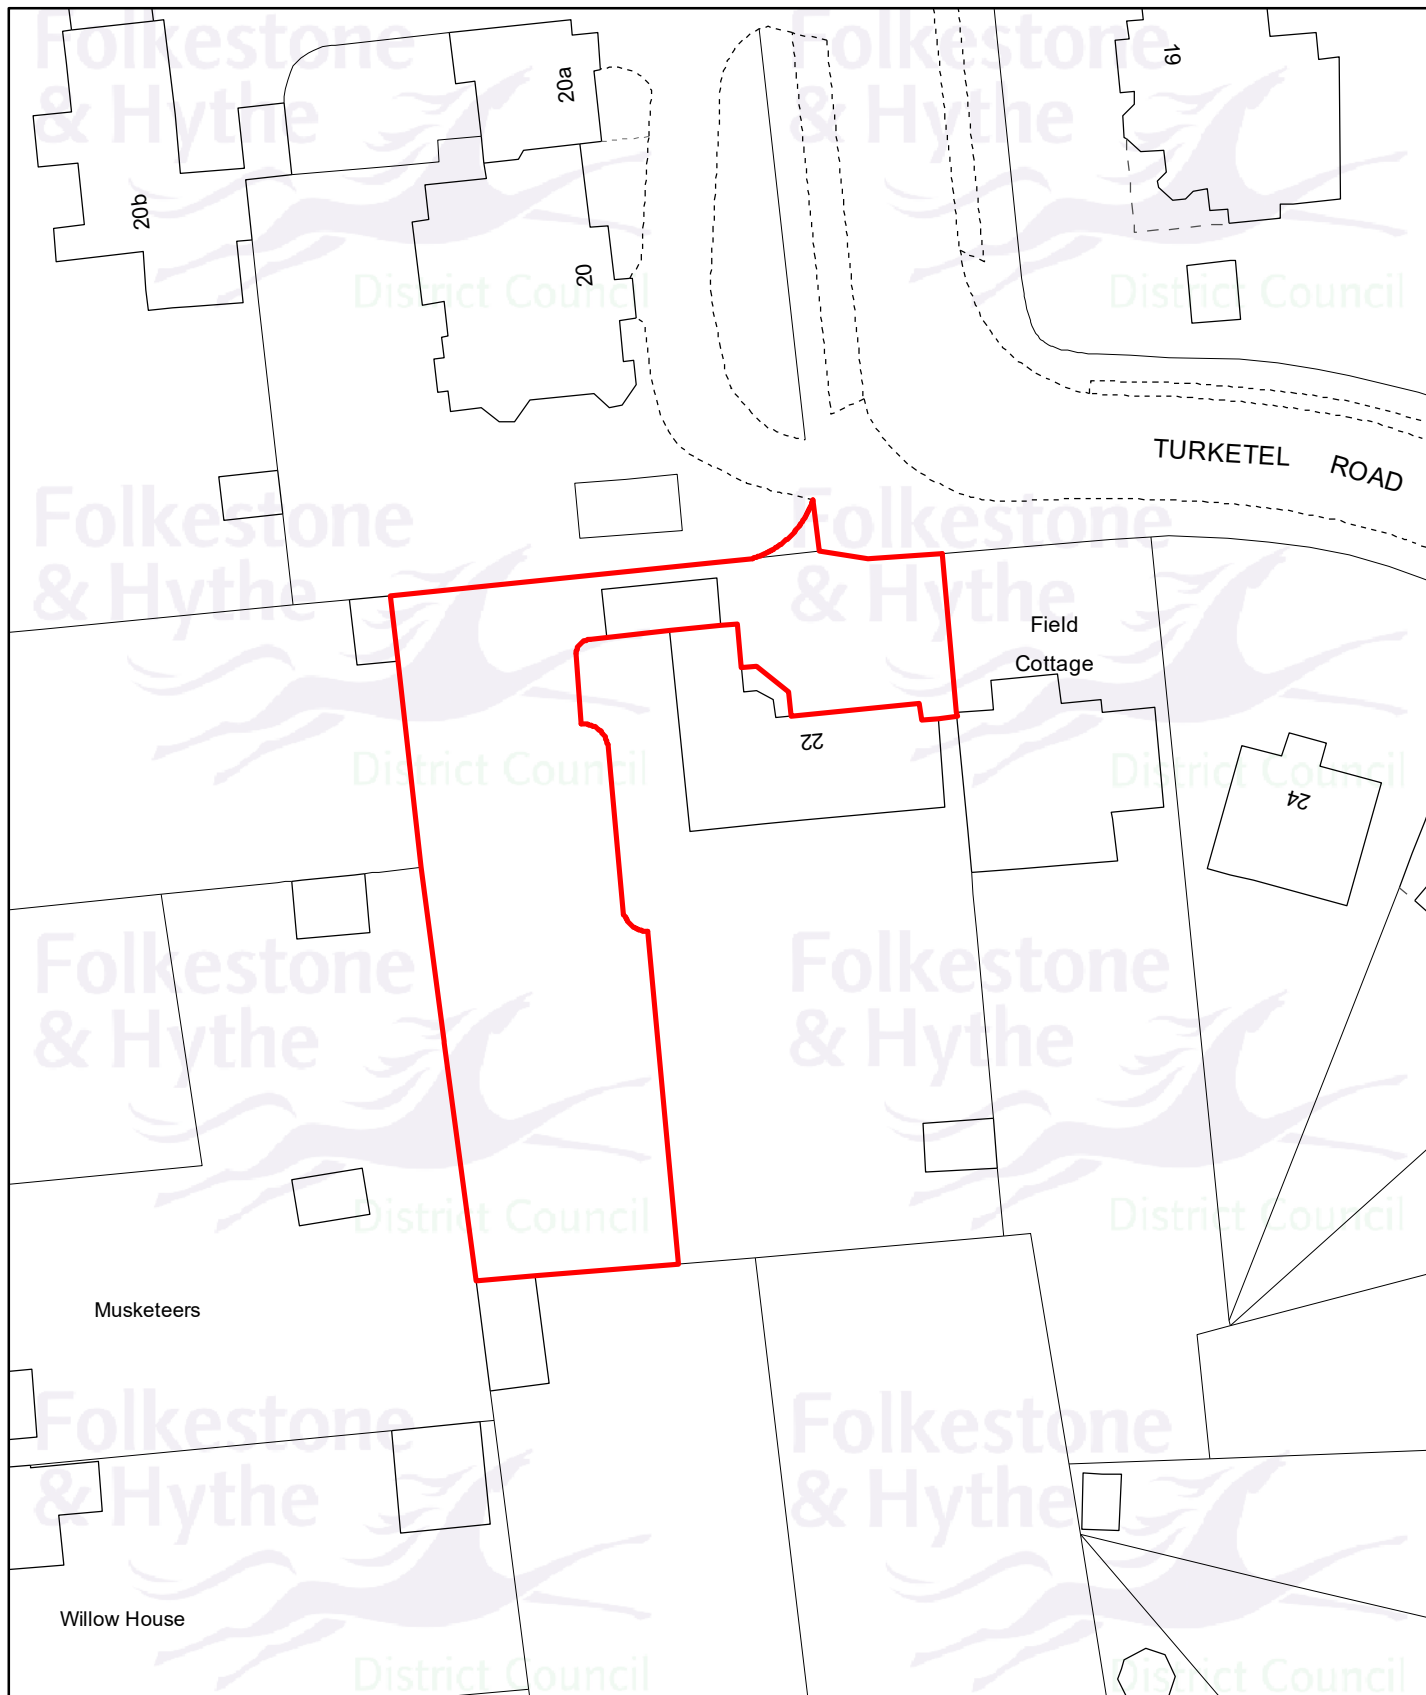

22/2119/FH - Redmans, 22 Turketel Road, Folkestone, Kent, CT20 2NZ

Drawn date:
04 Apr 2023

Drawn by:
Brian Harper

Drawing ref.:
2135/COM/TG

Contains Ordnance Survey data
© Crown copyright and database right
Folkestone & Hythe District Council 100019677 - 2023

Drawn at 1:500 on A4